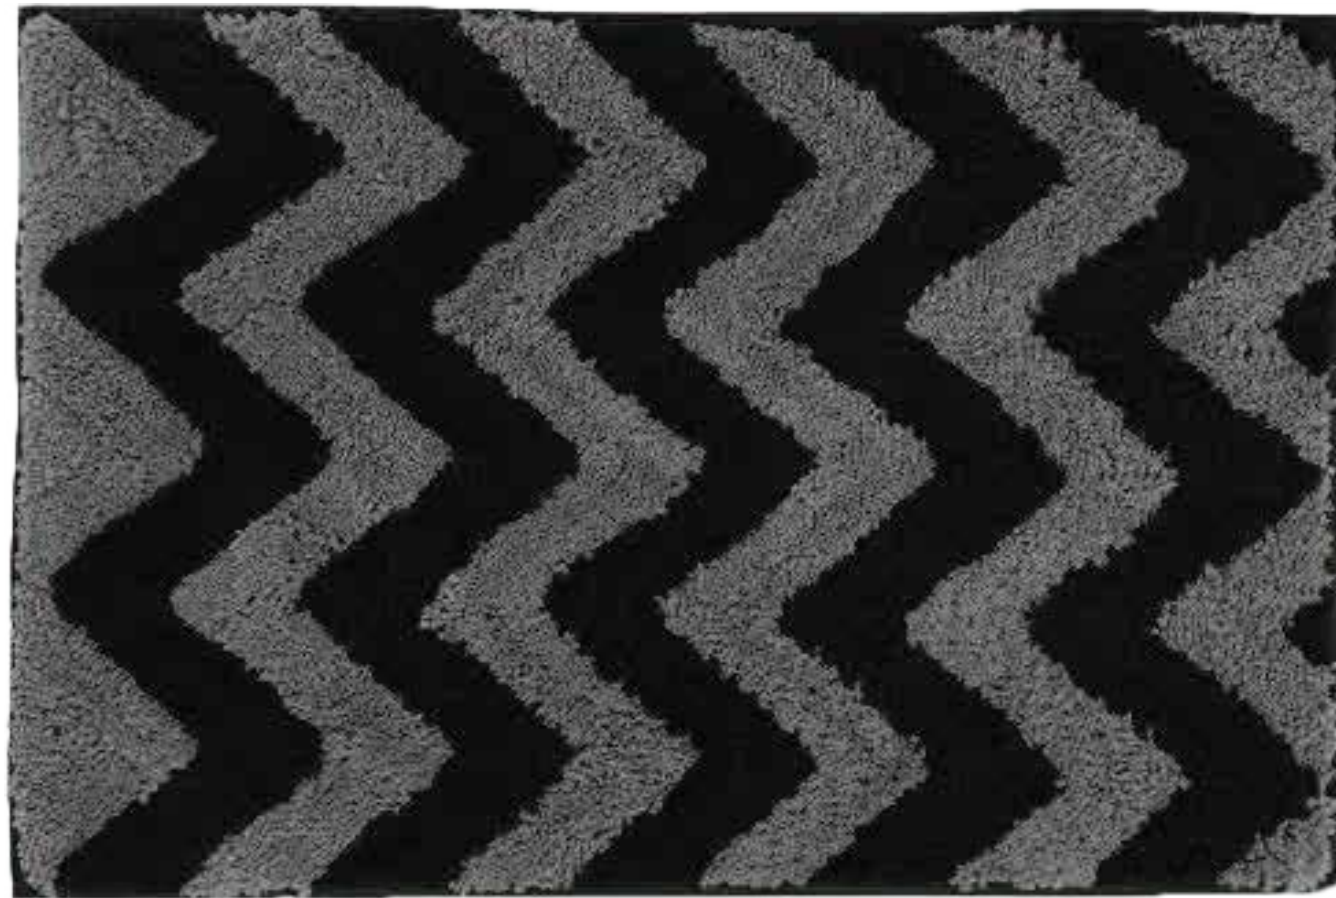

CHARCOL / BLACK