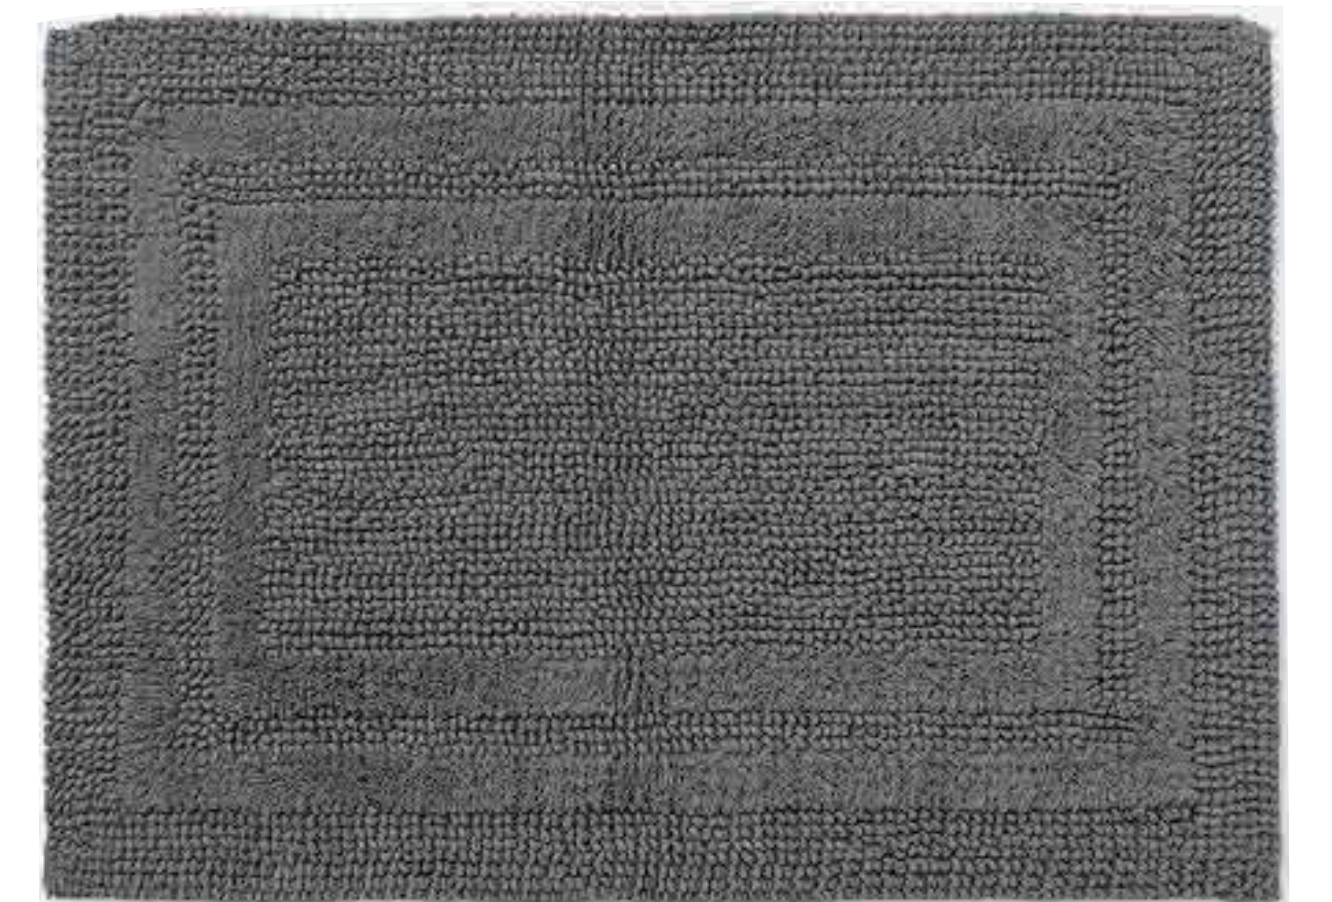

### DISCRIPTION :

100% Cotton Pile  
Tufted Reversible Bathmat

BEIGE

MUSTARD

LINEN

NAVY

BROWN

GREY