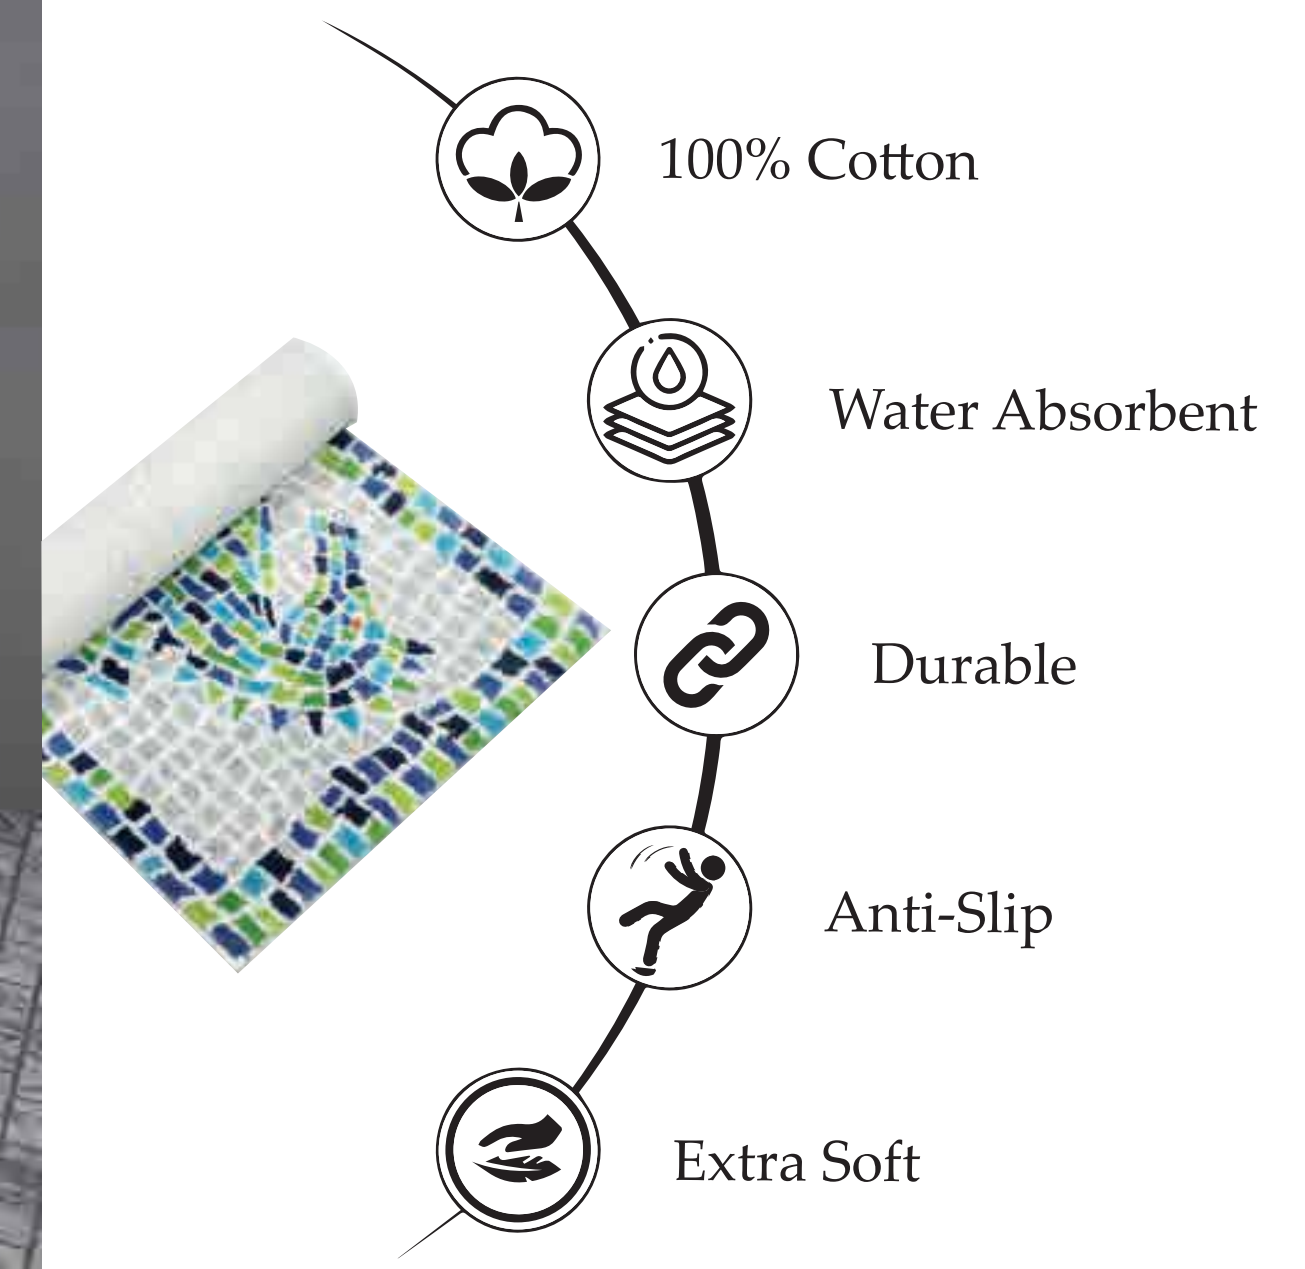

SIZE :

- MOSAIC TURTLE
- MOSAIC STARFISH
- MOSAIC FISH
- MOSAIC SEAHORSE