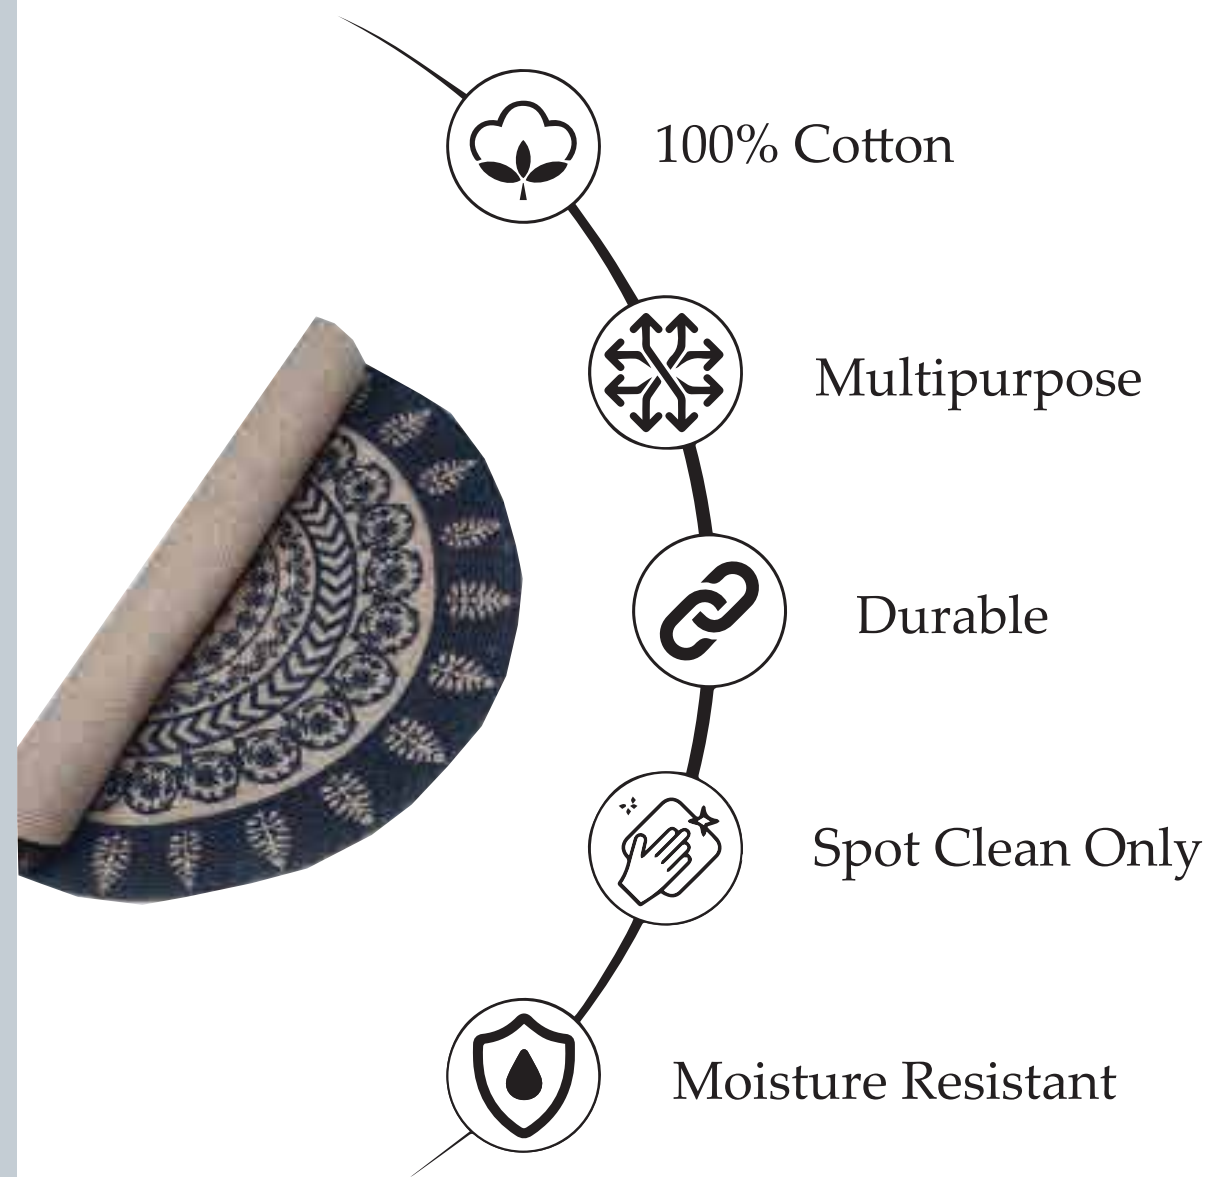

MAJESTIC

COLORS :

Red

Navy

Pano Majestic Collection is made of 100% cotton. This rug has a traditional design with contemporary vibes which complements well with any interior decor, use of a modern colour palette in the construction of this Florina 100% cotton rug makes it visually appealing.

SIZE :

- 75 CM Round
- 90X150 CM SQUARE
- 90 CM OCTAGONAL
- 120X180 CM SQUARE

DISCRIPTION :

100% Cotton Surface
Printed Braided Mat