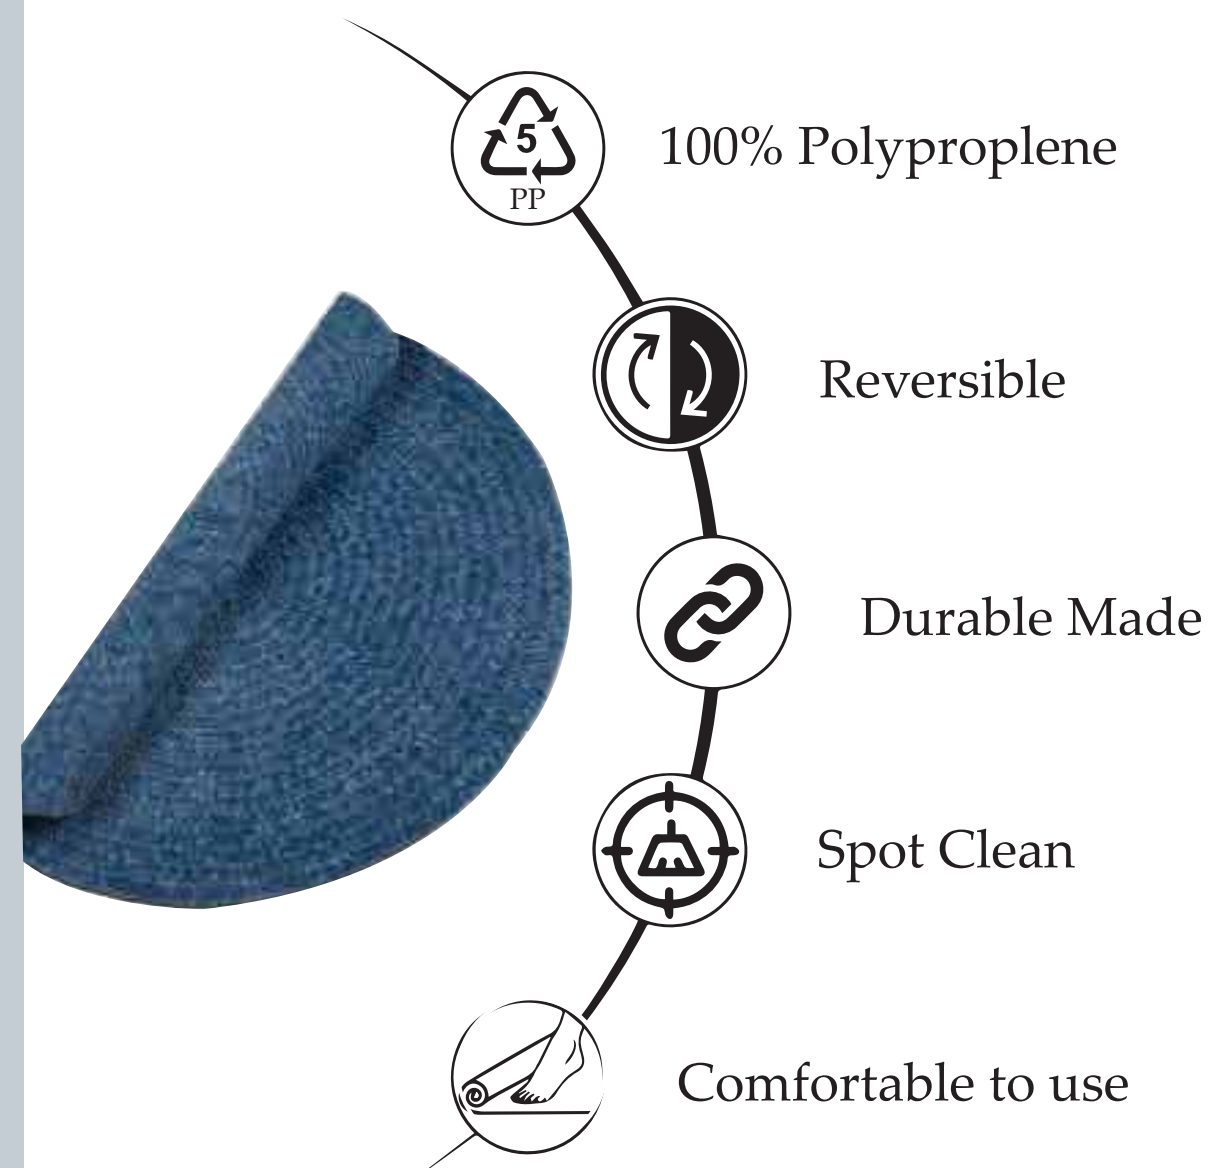

CHENILLE REVERSIBLE SOLID

Pano Chenille Reversible Solid is The durable material provides long-lasting performance, and it reliably grips the floor, holding the rug in the desired spot, even when wet. The density and ultra-plush of the pile provide excellent comfort for your feet, which means that softer and warmer.

SIZE :

75 CM Round
90X150 CM SQUARE
90 CM OCTAGONAL
120X180 CM SQUARE

DISCRIPTION :

100% Polyester Chenille
Surface Braided Mat

COLORS :

Burgundy

Smoke