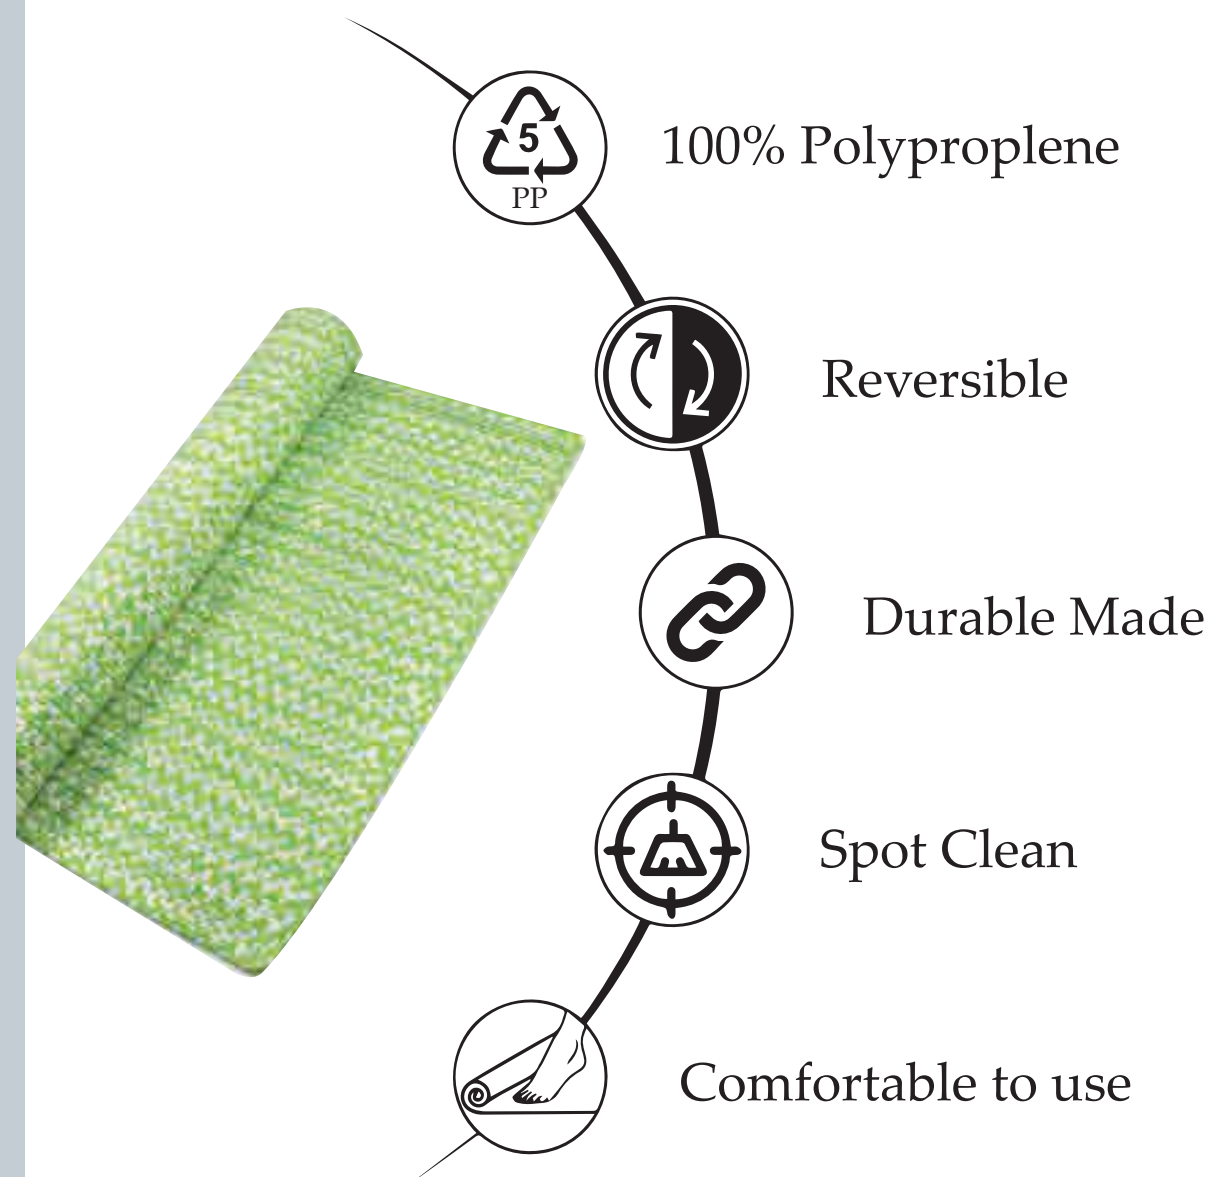

ZIG ZAG

Pano Zig Zag Collection is durable and made of Polypropylene material which provides elegance to your décor for years to come. With its designer looks, this piece pairs well with almost any modern, contemporary, and transitional décor. Its up-to-date silhouette is sure to enliven any room in your home.

Lime

Red

Orange

SIZE :

90X150 CM

DISCRIPTION :

100% Polypropylene
Surface Braided Mat