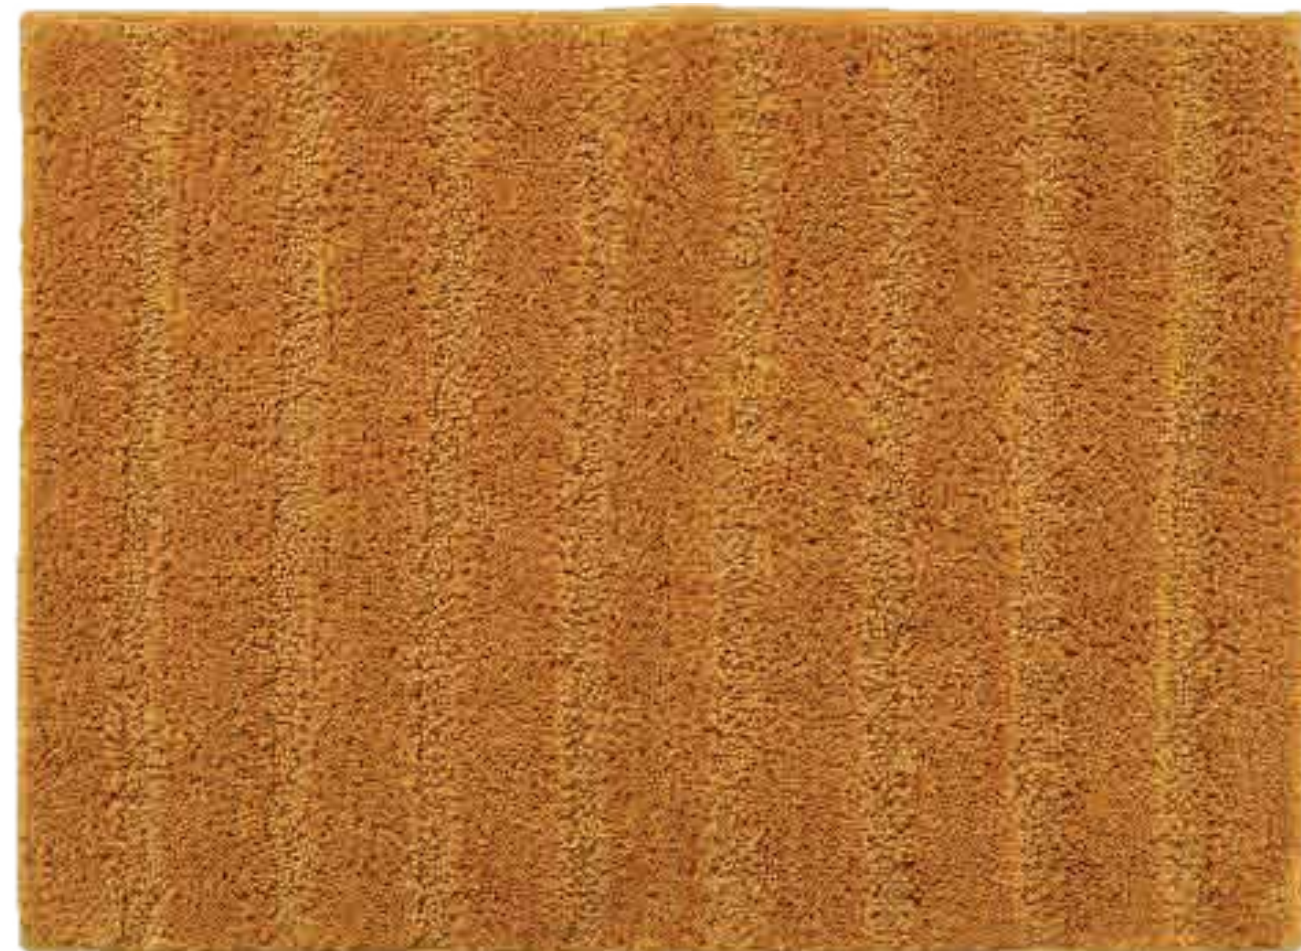

### DISCRPTION :

100% Micropolyester  
Pile Tufted Bathmat

DK BROWN

RED

SILVER

LT BROWN

GOLD

BLUE