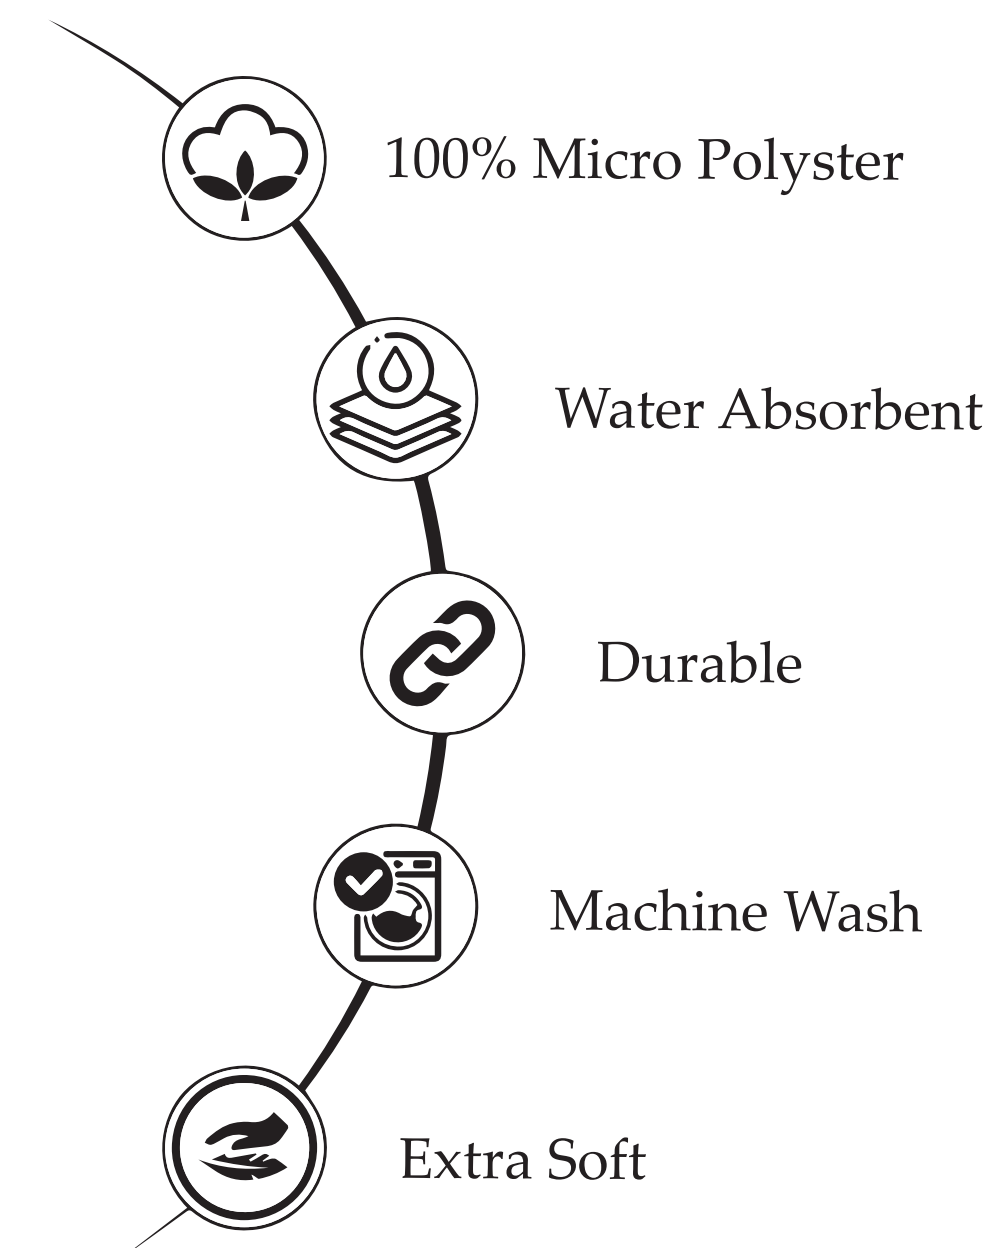

GRIFFLE BATHMAT

Pano Griffe Collection is Anti Slip & Durable .This bath mat is strong and durable. Several times more slip-resistant than other bath mats. It's helping to keep your floors clean and dry. The non-slip bath mat provides a safer alternative to stepping onto slippery bath mats or wet floors. This is just what you need to protect your feet from the cold floor.

SIZE :

43X61 CM

53X86 CM

51X152 CM

DISCRIPTION :

100% Micropolyester Pile
Tufted Bathmat