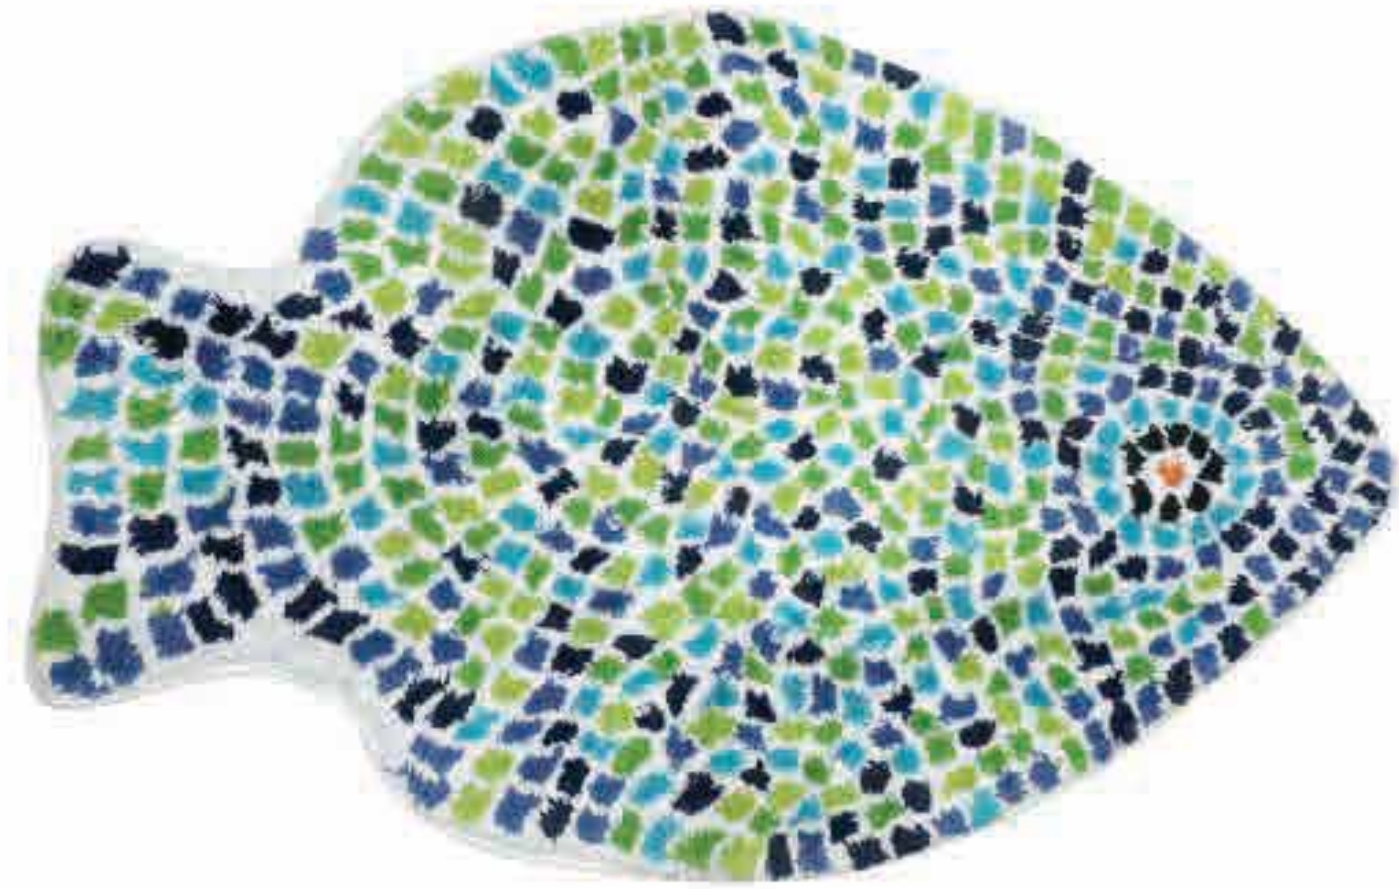

# MOSAIC BATHMAT

Pano Mosaic bathmat is presenting a classic design with contemporary vibes, this cotton rug is made using modern machinery. It is made using a muted color tone which provides it with a sophisticated appeal. The overall pattern and use of excellent quality cotton material, adds strength and durability for high traffic indoor spaces.

## SIZE :

- MOSAIC TURTLE
- MOSAIC STARFISH
- MOSAIC FISH
- MOSAIC SEAHORSE

FISH MOSAIC

SEA TURTLE MOSAIC

STAR FISH MOSAIC

SEA HORSE MOSAIC