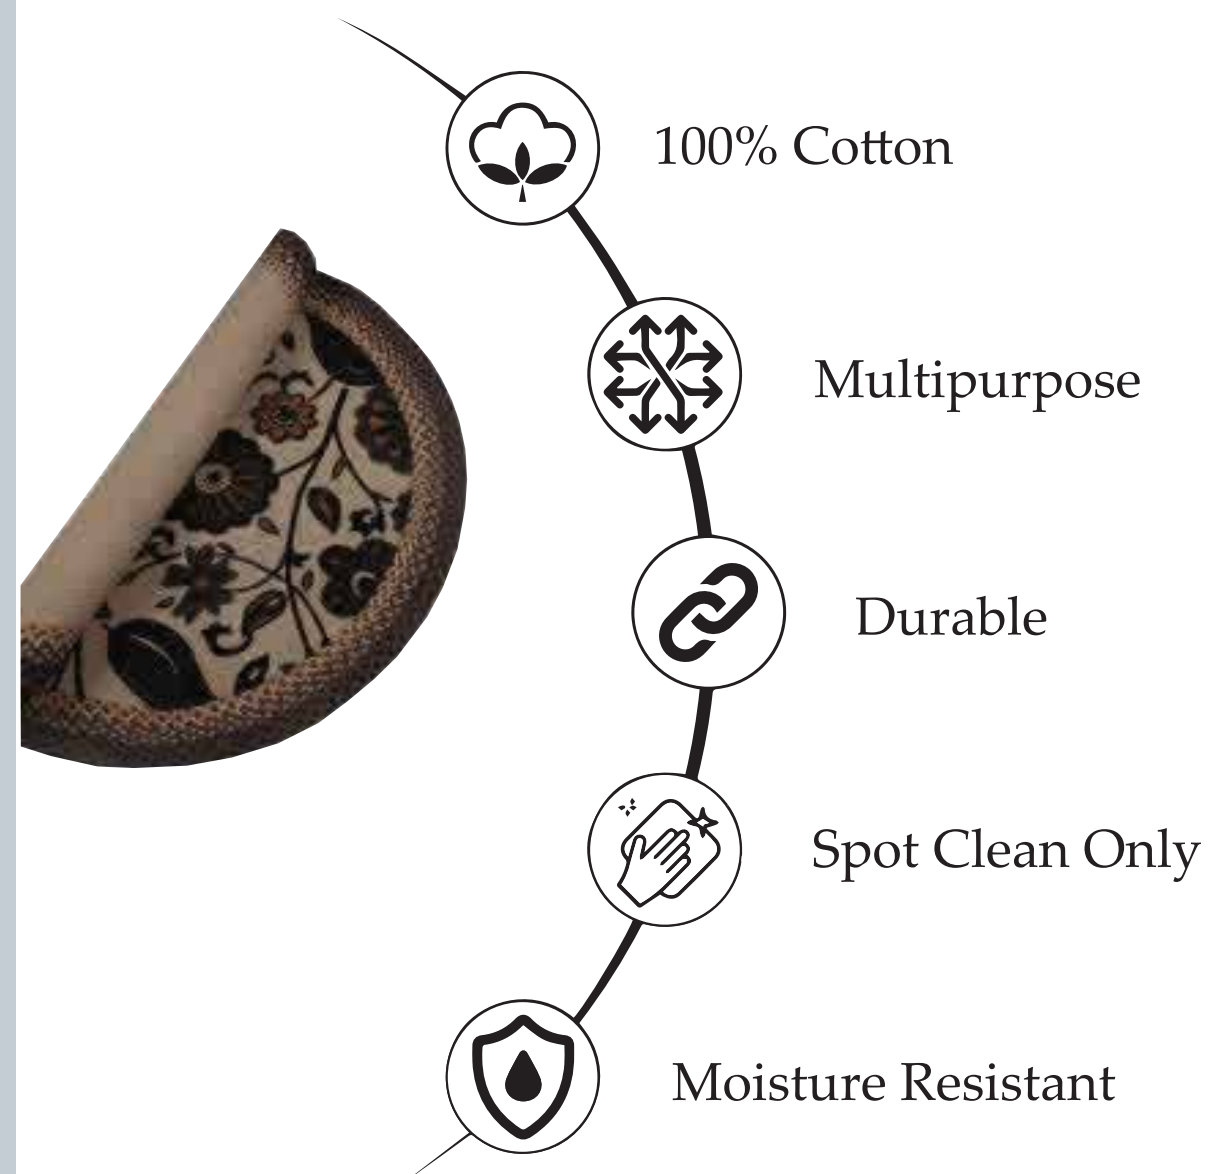

### DISCRIPTION :

100% Cotton Surface  
Printed Braided Mat

### COLORS :

Nature

Spice

Wedwood Blue

NATURE

SPICE

WEDGEWOOD BLUE

# MAJESTIC