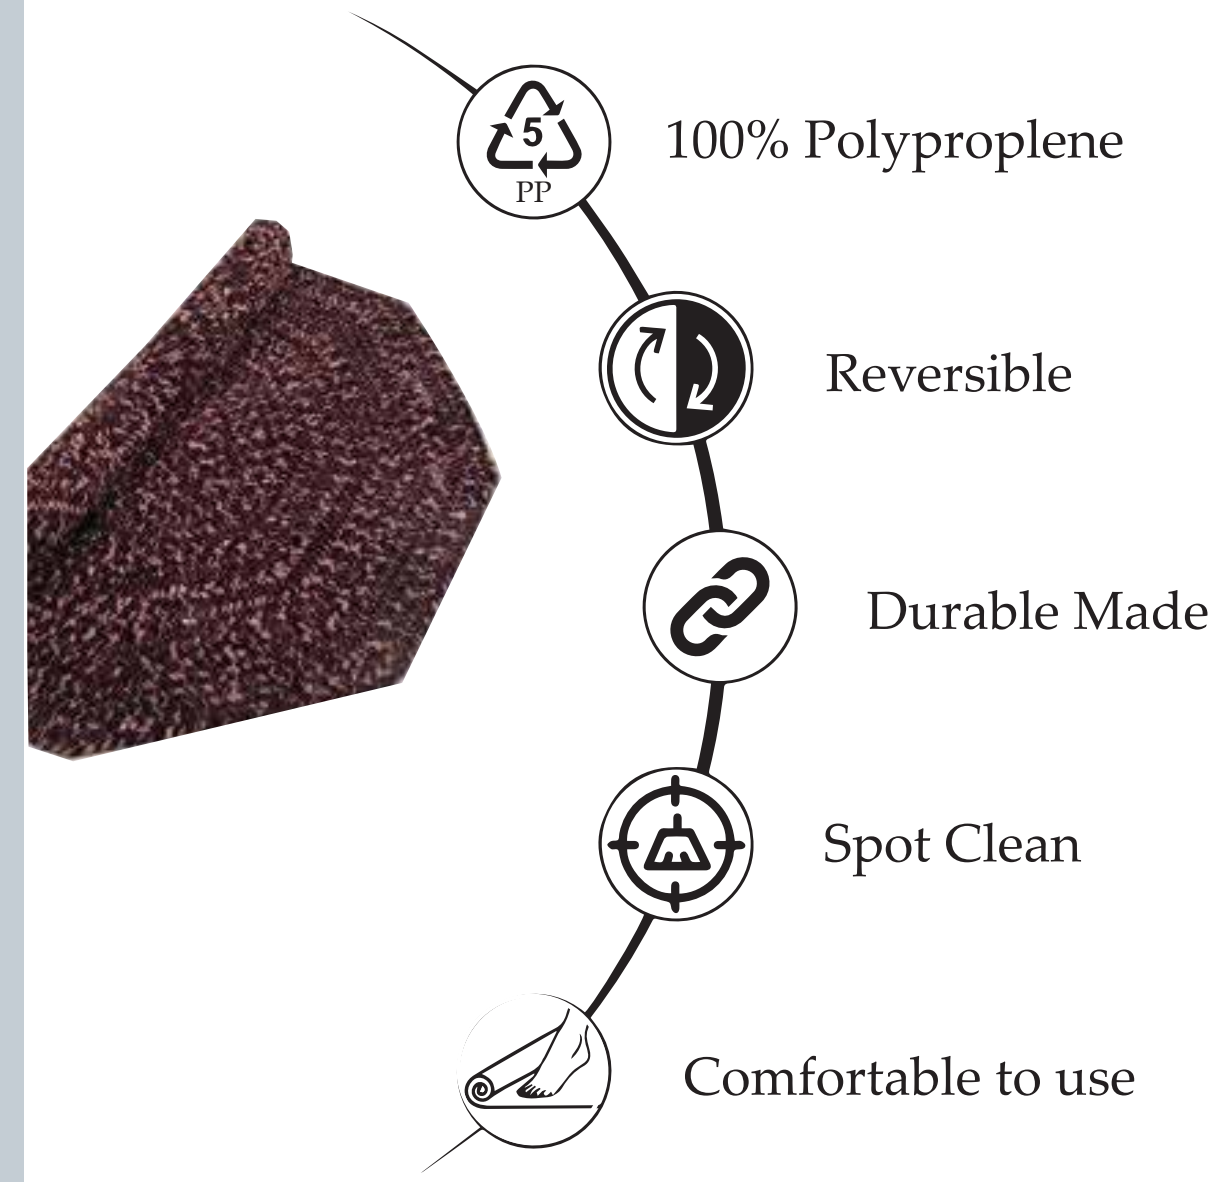

DISCRIPTION :

100% Polyester Chenille
Surface Braided Mat