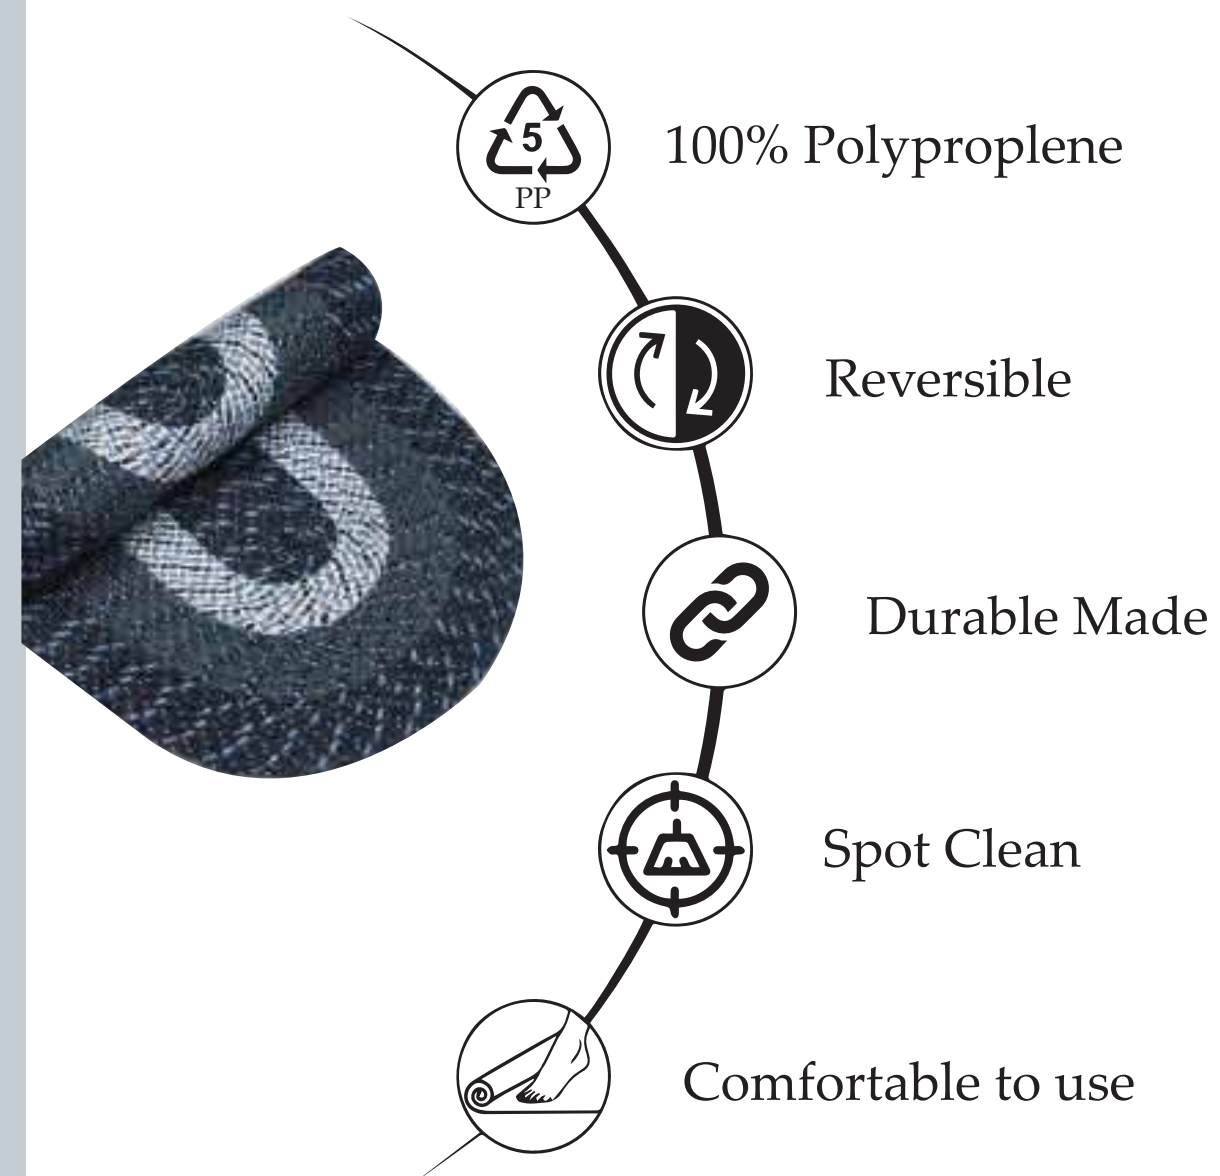

COUNTRY BRAID STRIPES

Pano Country Braid Collection is braided using modern techniques & machinery whilst made to last and endure the busiest of areas.

This Rug is Durable Resistant Reversible For Both Indoor/Outdoor Use

SIZE :

40X60 CM

50X70 CM

40X120 CM

DISCRIPTION :

100% Polypropylene
Surface Braided Mat

COLORS :

Black

Blue

Barn Red

Burgundy