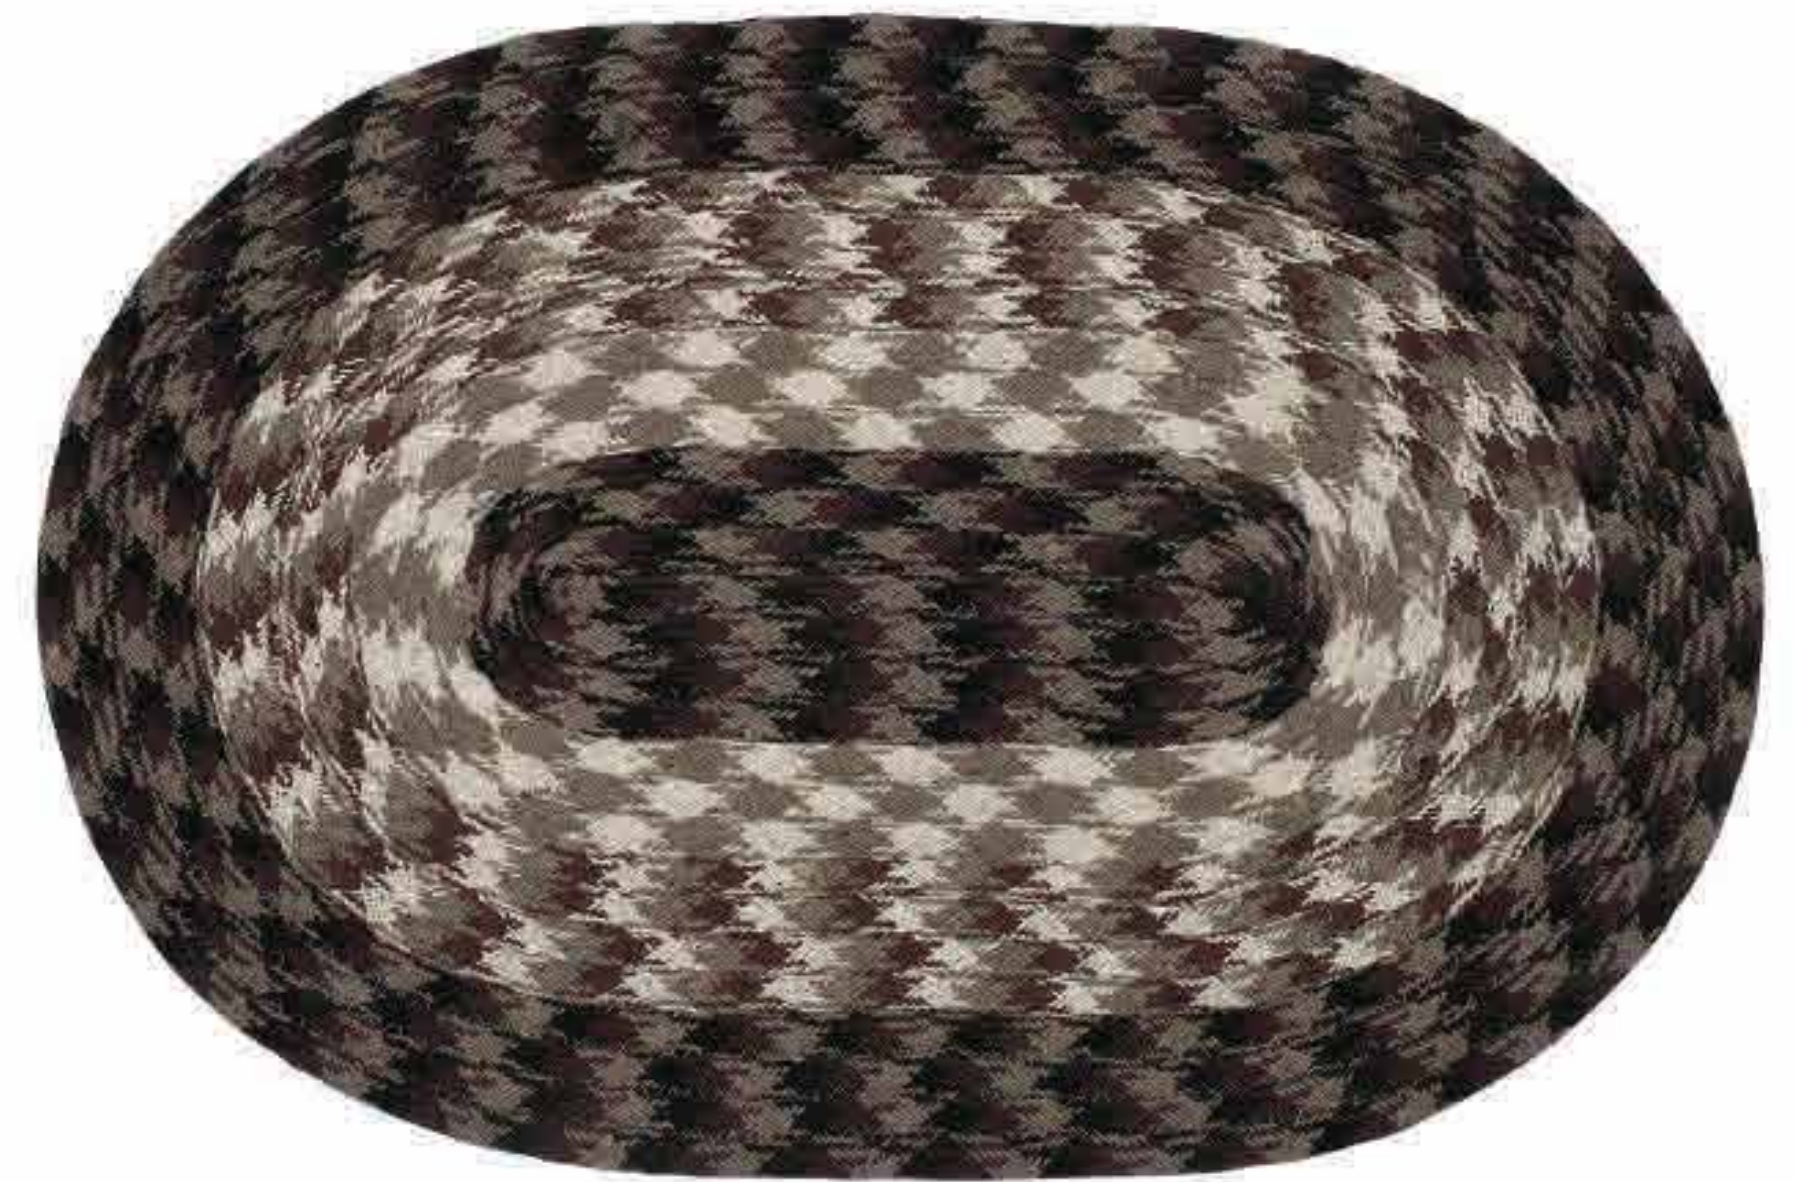

## DISCRIPTION :

100% Cotton Chenille  
Surface Braided Mat

BLACK

BROWN

## ZIG ZAG

Pano Zig Zag Collection is durable and made of Polypropylene material which provides elegance to your décor for years to come. With its designer looks, this piece pairs well with almost any modern, contemporary, and transitional décor. Its up-to-date silhouette is sure to enliven any room in your home.