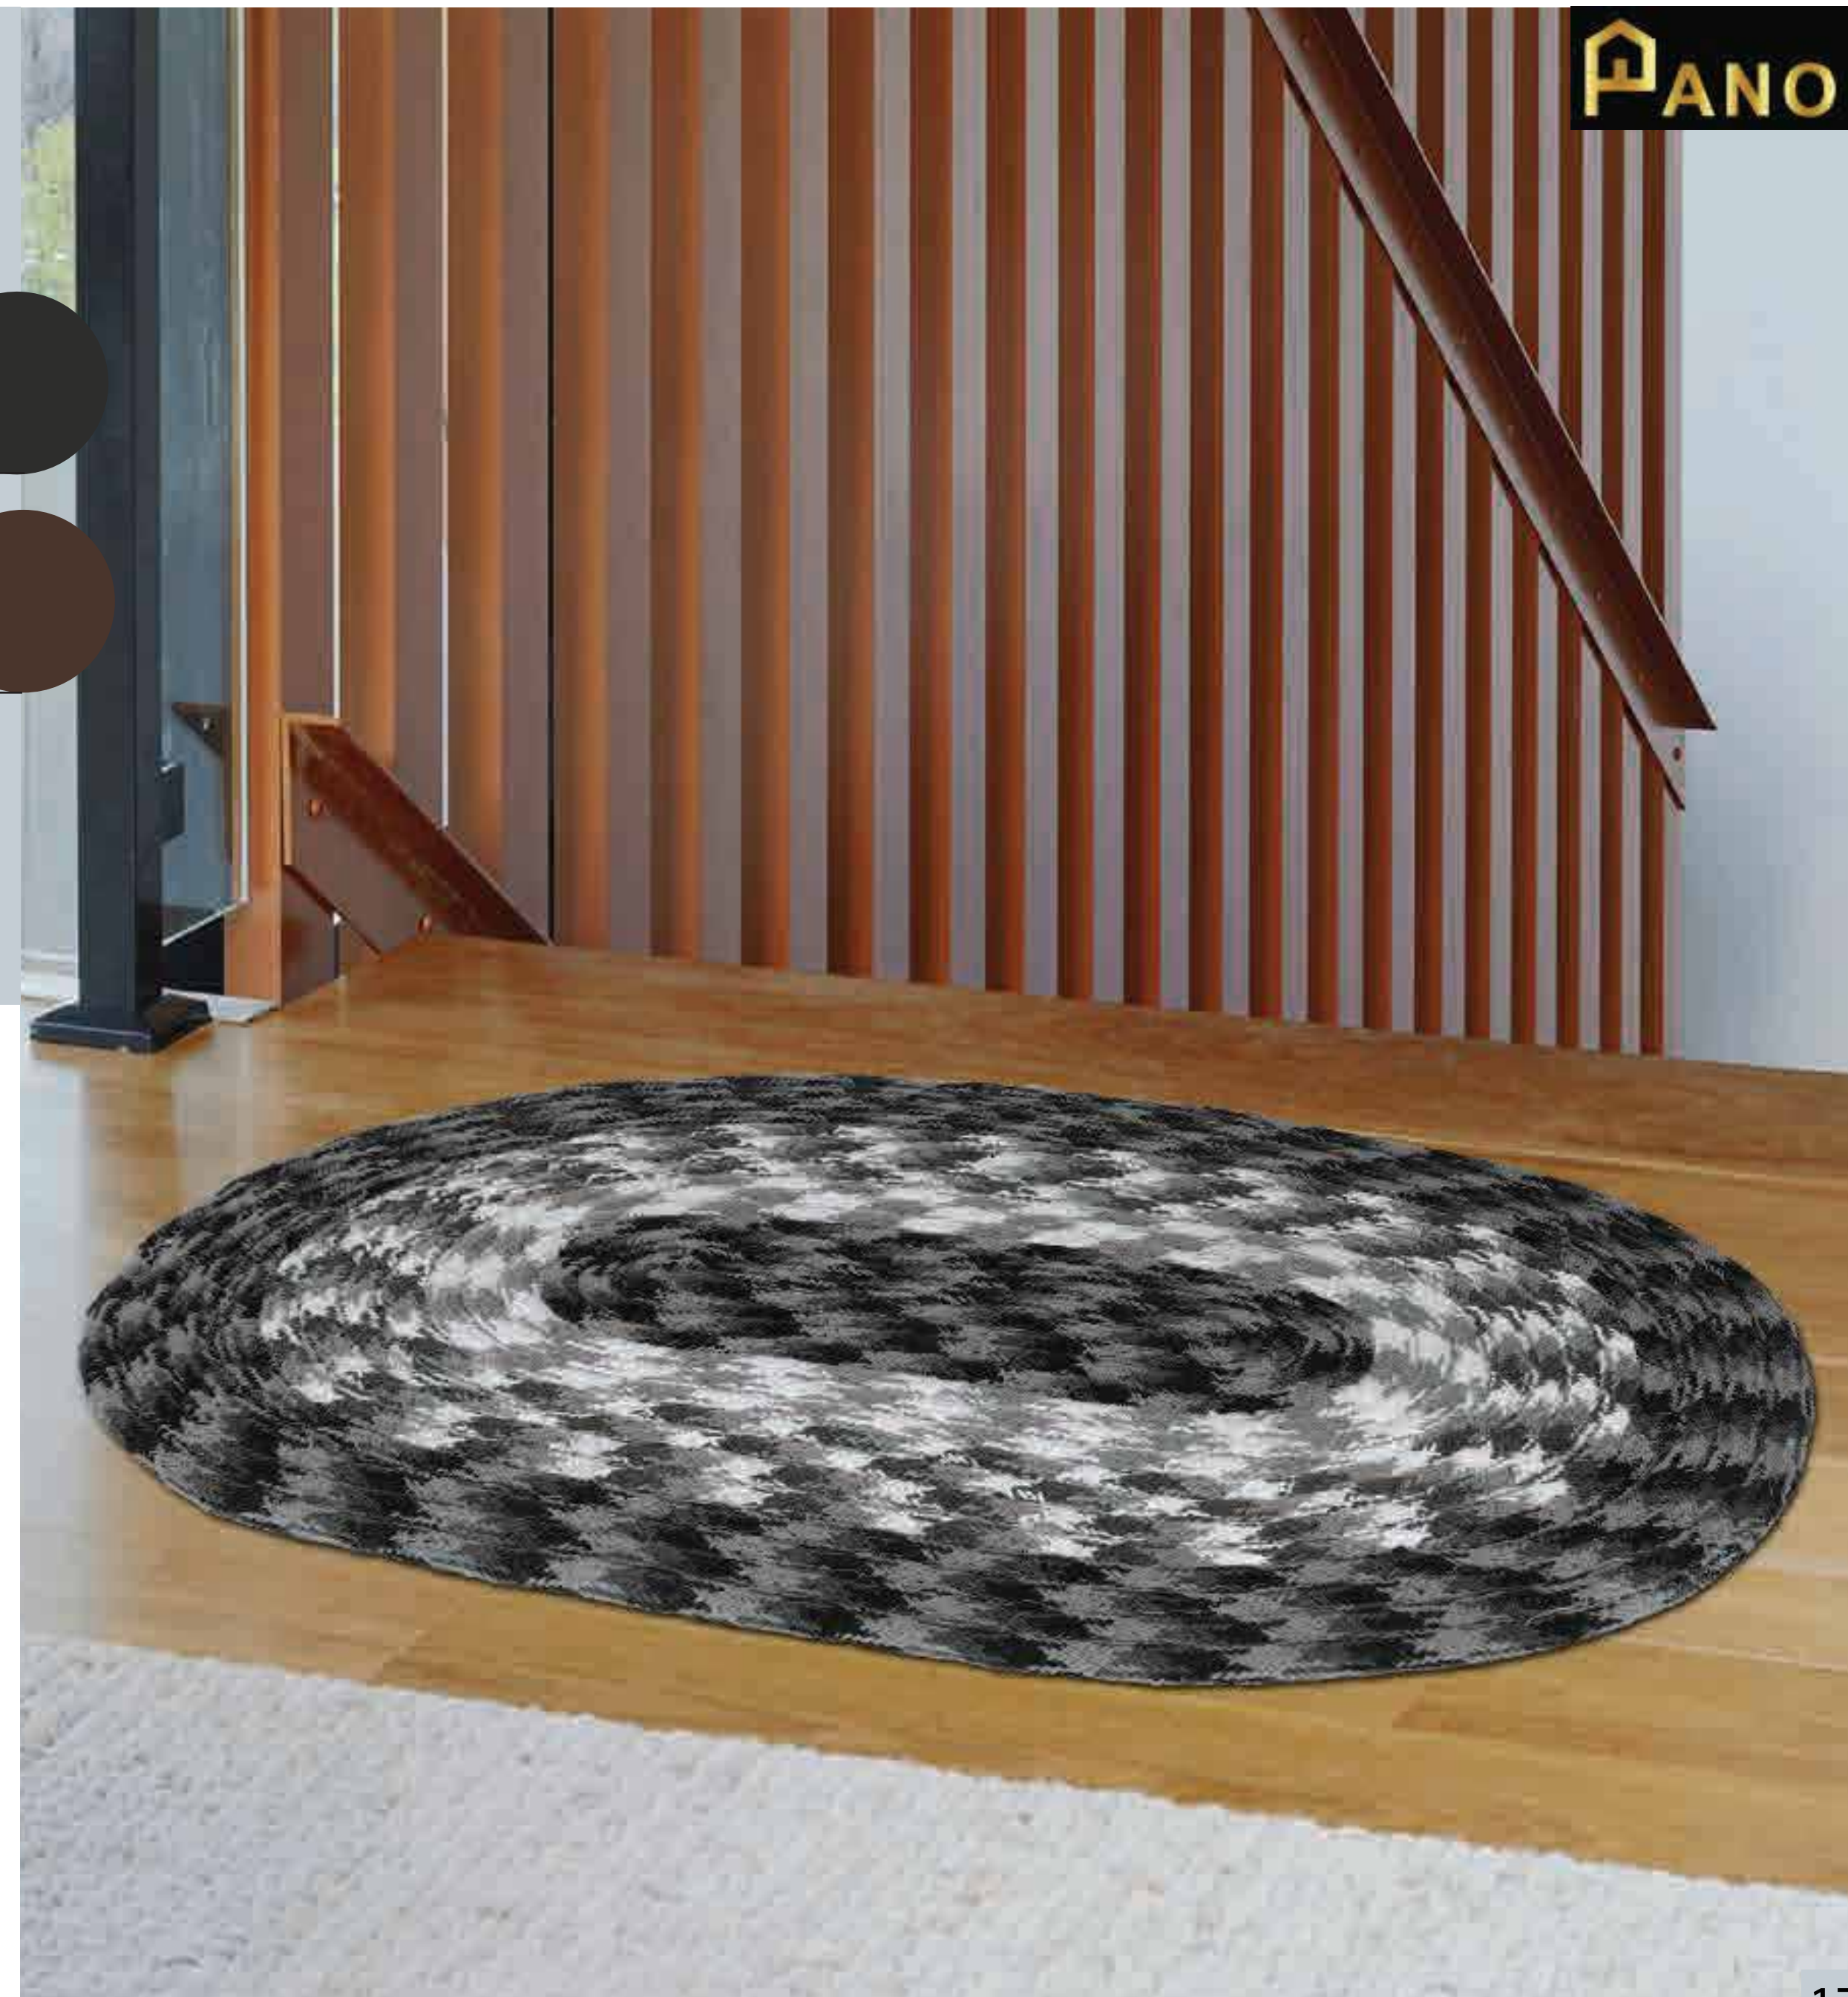

DENALI

COLORS :

Black

Brown

Pano Denali Collection is braided using modern techniques & machinery whilst made to last and endure the busiest of areas. Pano Area Rug is Durable Resistant Reversible For Both Indoor/ Outdoor Use

SIZE :

40X60 CM
50X75 CM
40X120 CM

DISCRIPTION :

100% Cotton Chenille
Surface Braided Mat