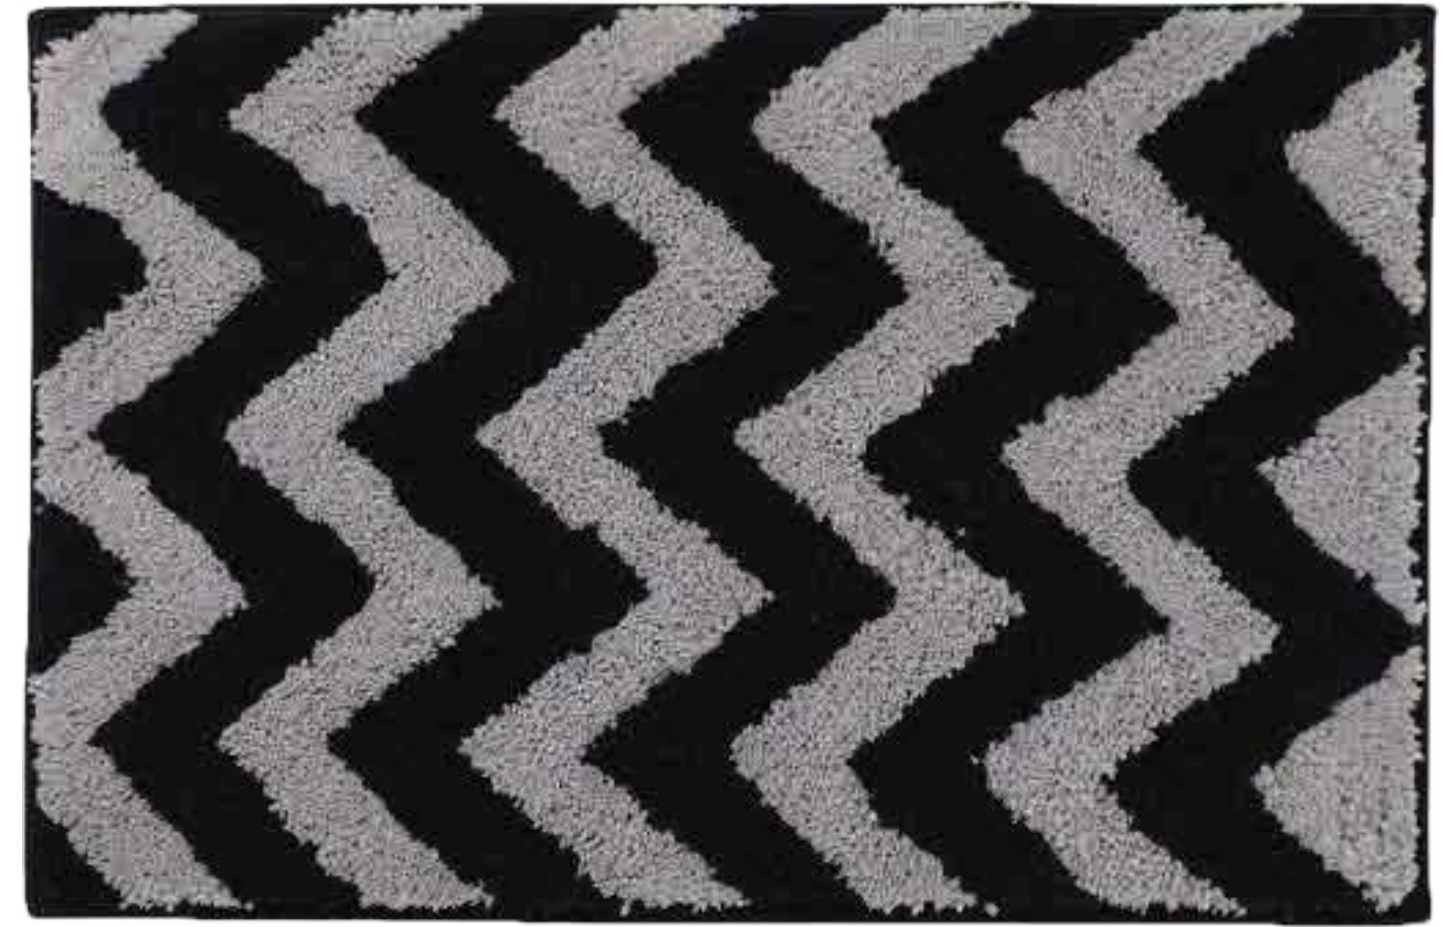

BLACK / SILVER