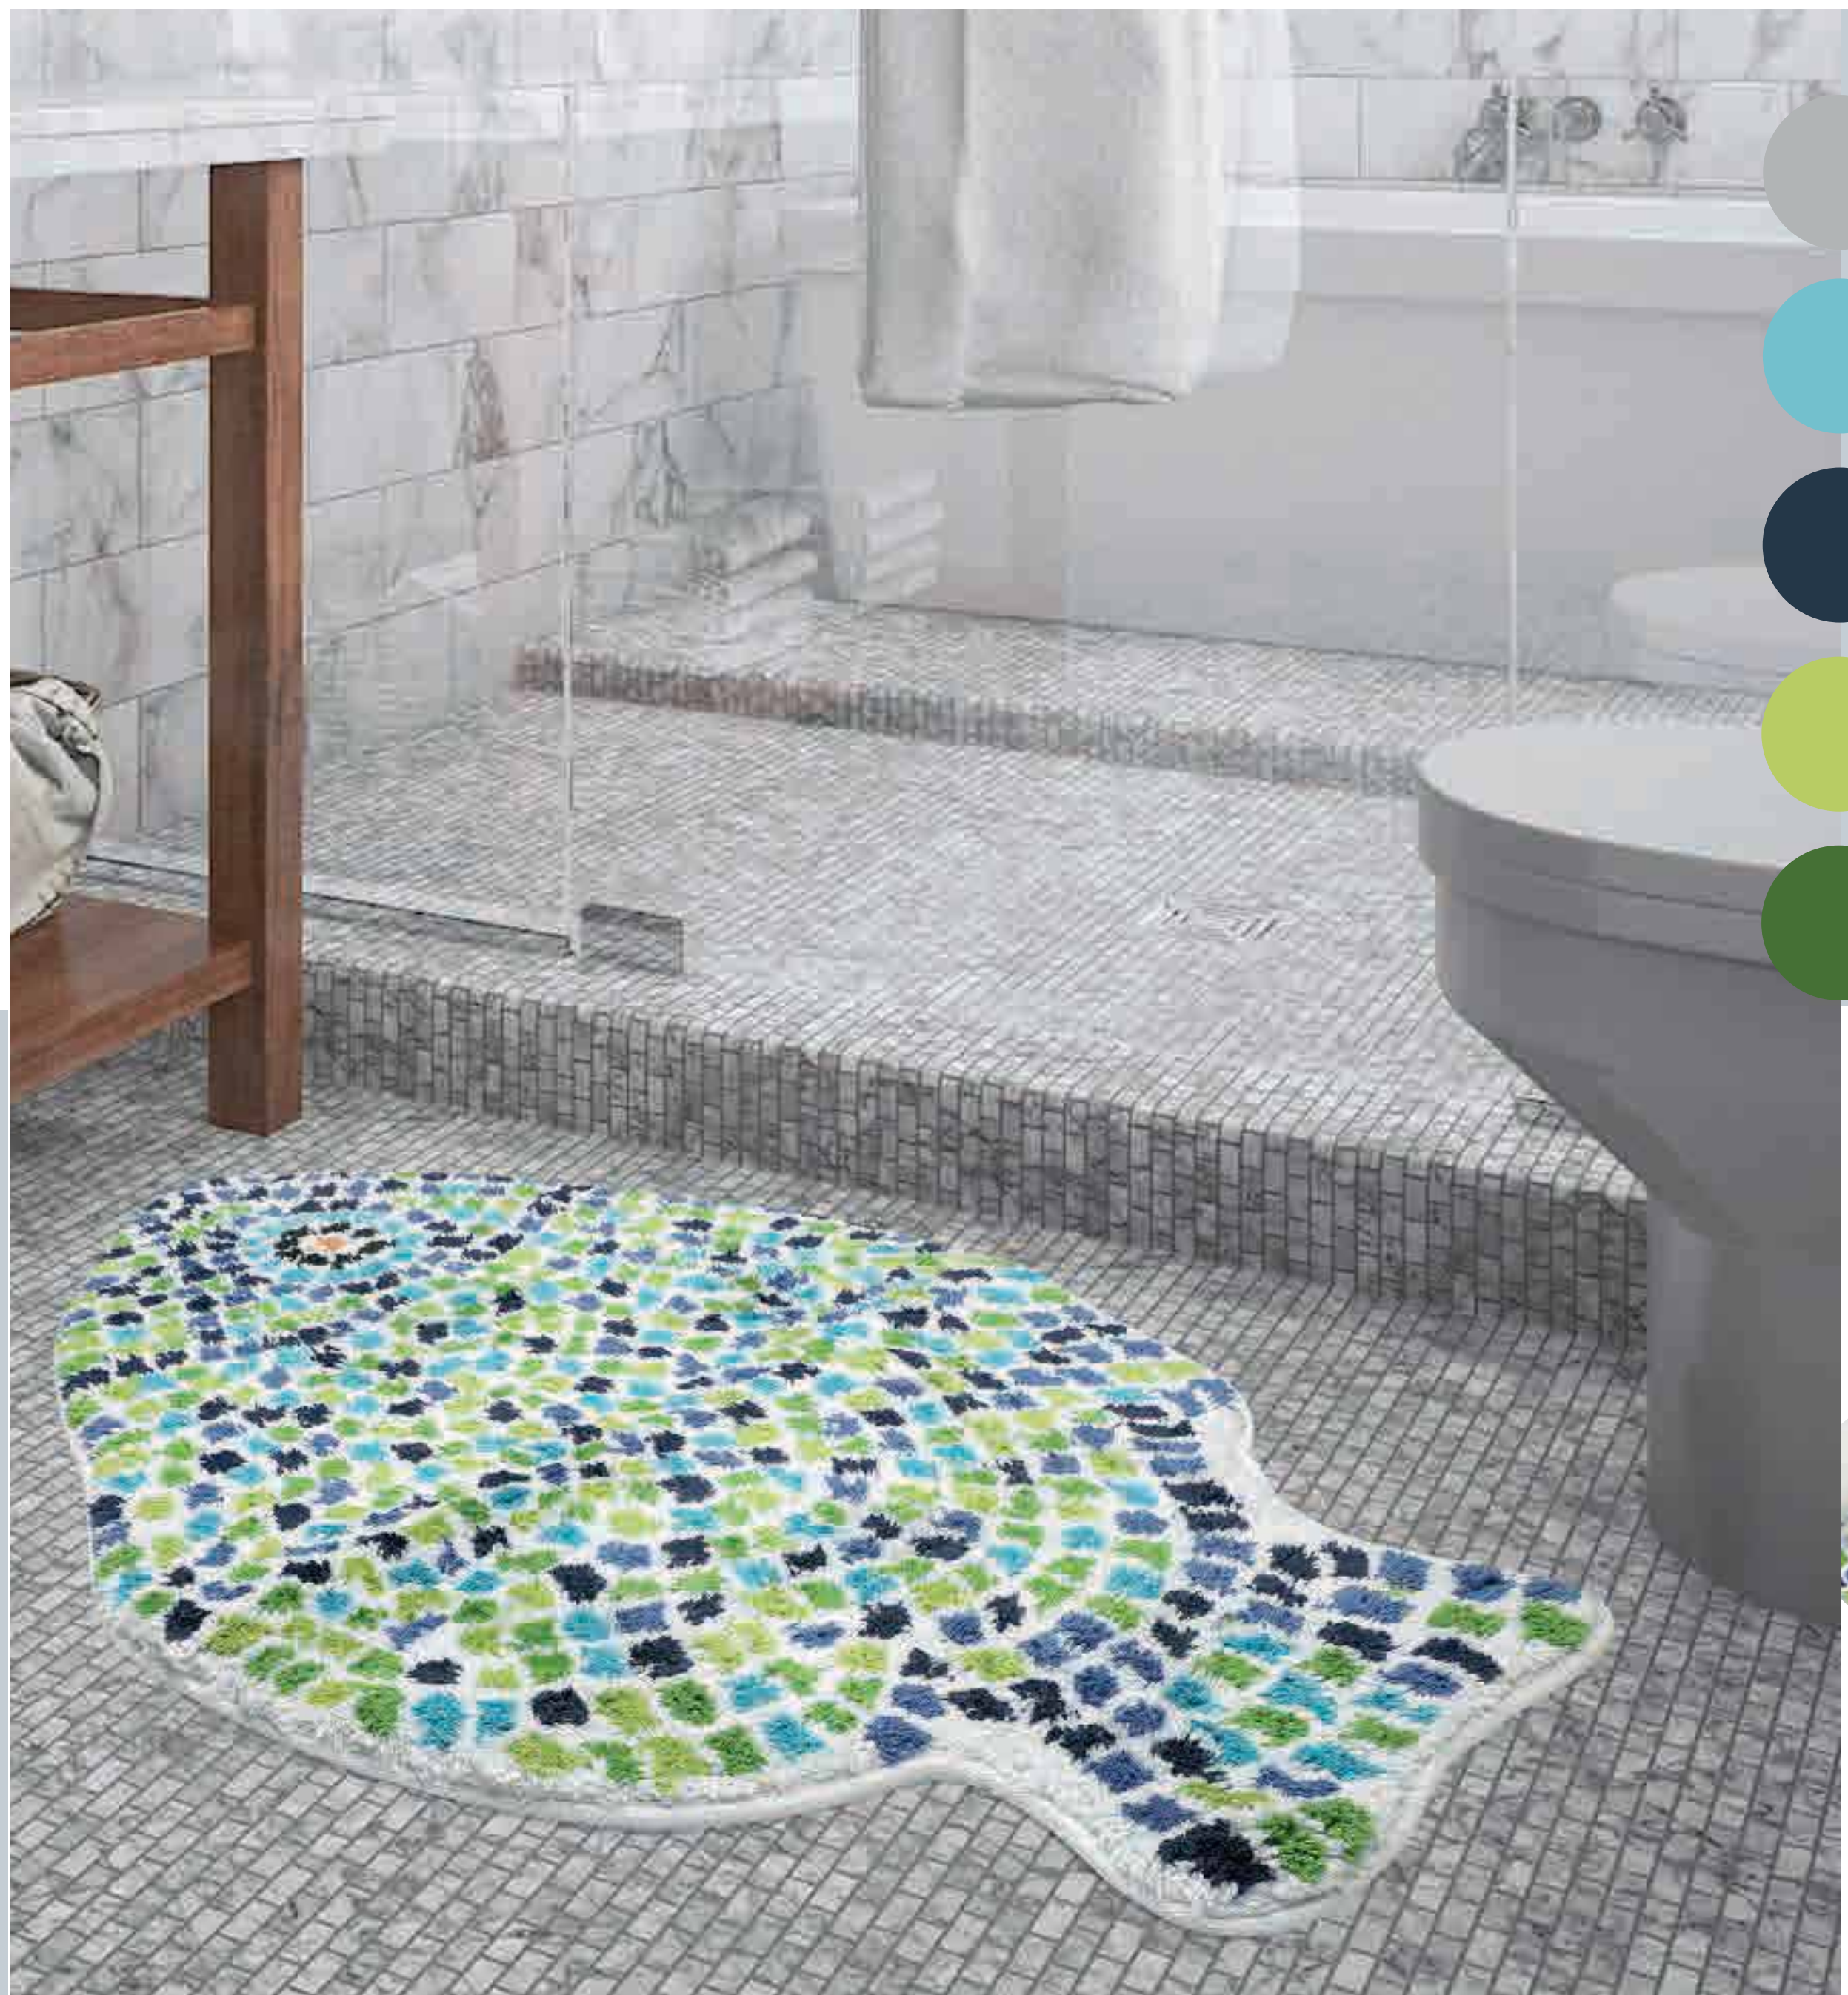

MOSAIC BATHMAT

Pano Mosaic bathmat is presenting a classic design with contemporary vibes, this cotton rug is made using modern machinery. It is made using a muted color tone which provides it with a sophisticated appeal. The overall pattern and use of excellent quality cotton material, adds strength and durability for high traffic indoor spaces.